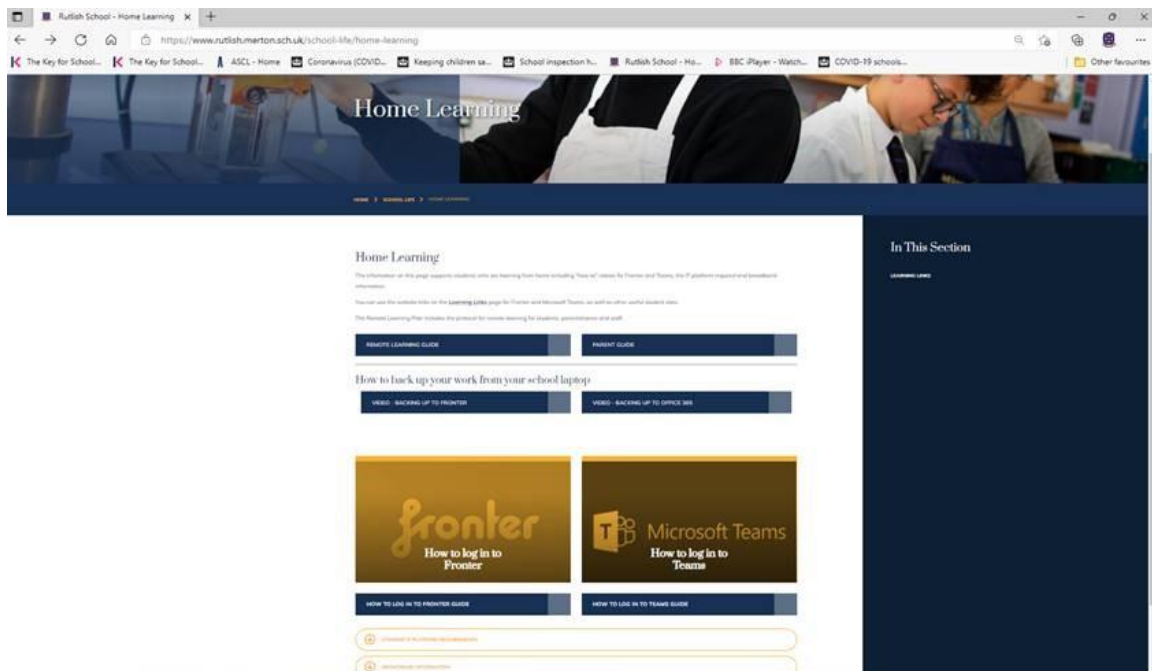

- Students should go to their Teams calendar to click on their lesson