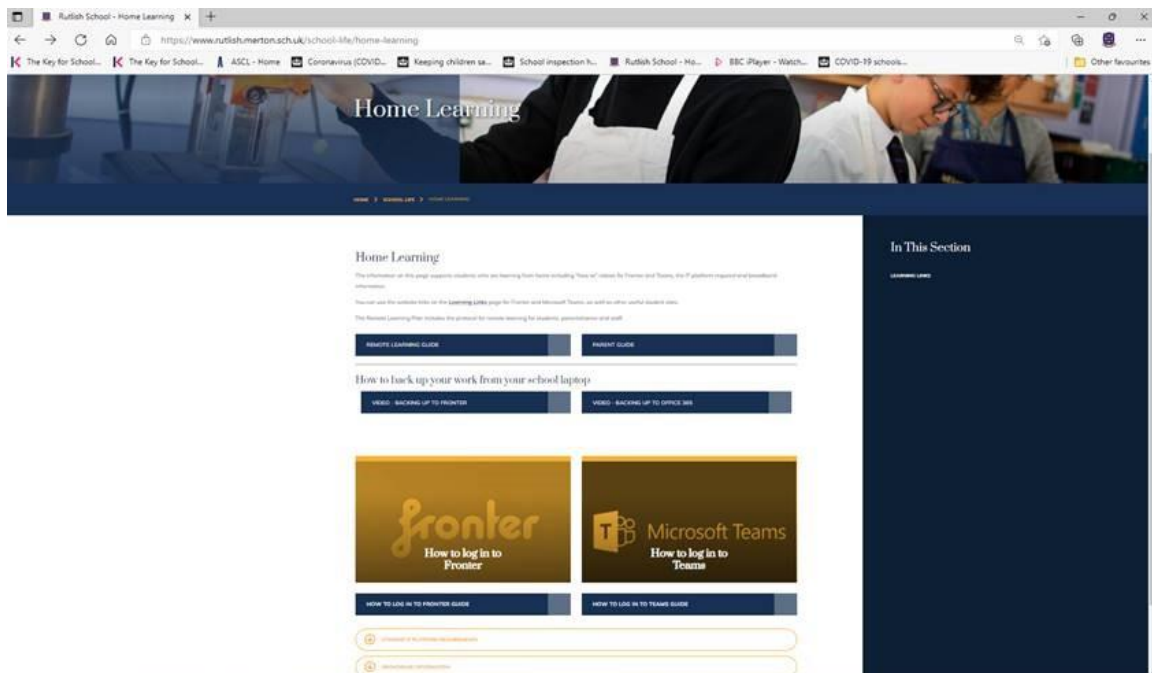

- Students should go to their Teams calendar to click on their lesson